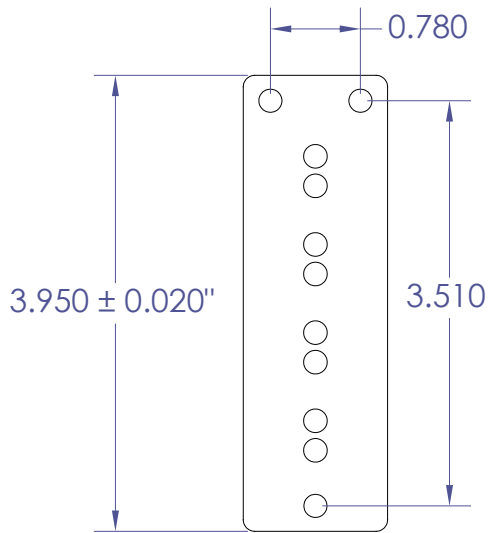

## Pickup Cover Dimensions

### 4SS-D1

Bridge

Neck