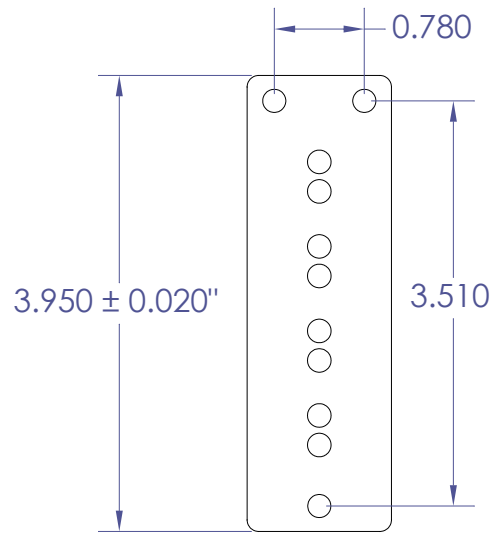

## Pickup Cover Dimensions

### 4SS-D1

Bridge

Neck