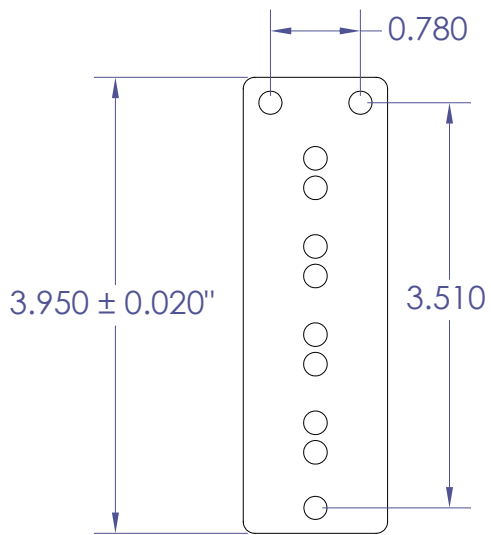

## Pickup Cover Dimensions

### 4SSP-D1

Bridge

Neck