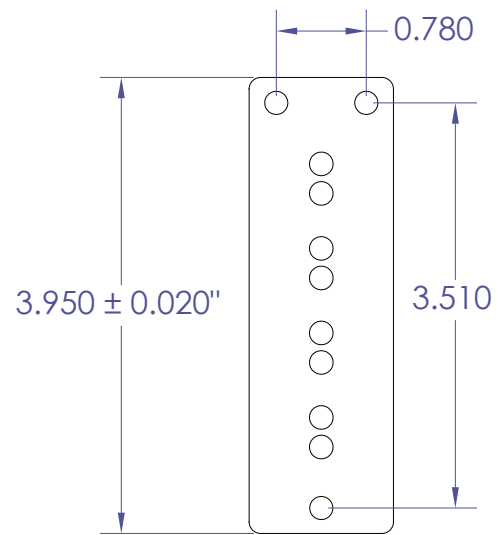

## Pickup Cover Dimensions

### 4SSP-D1

Bridge

Neck