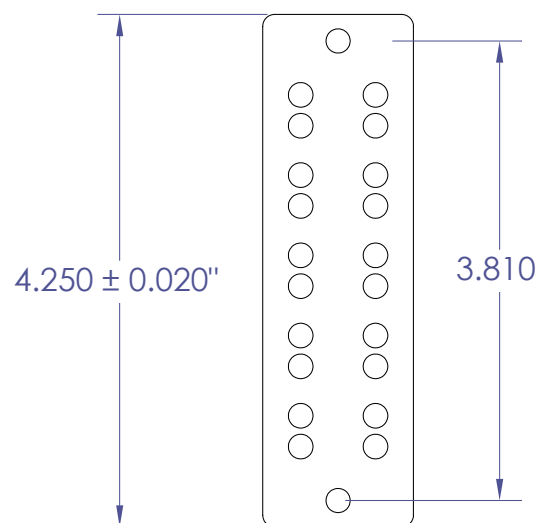

Pickup Cover Dimensions

5SD-D2

Bridge

Neck