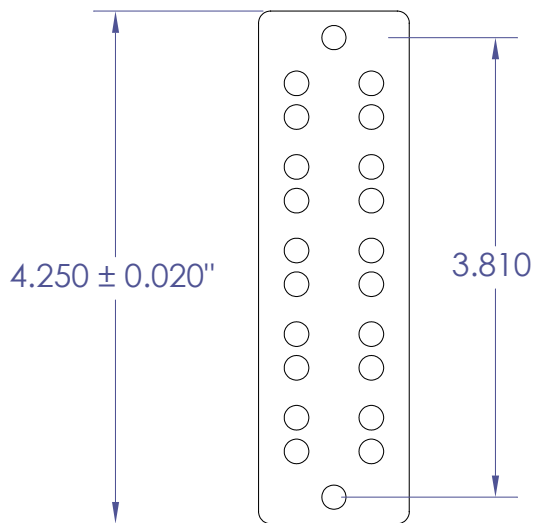

Pickup Cover Dimensions

5SD-D2

Bridge

Neck