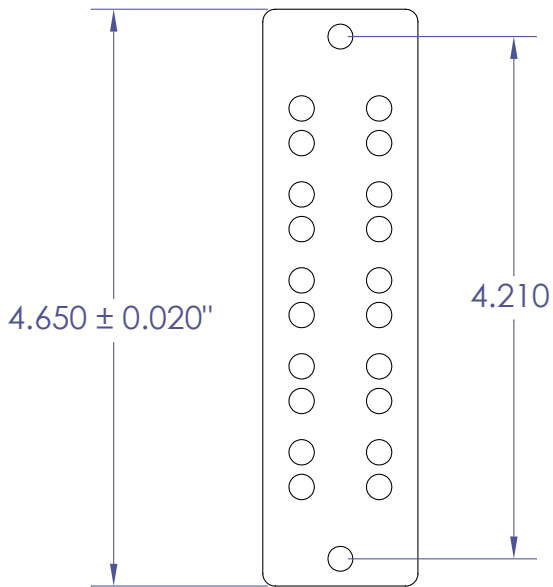

## Pickup Cover Dimensions

### 5SD-D4

Bridge

Neck