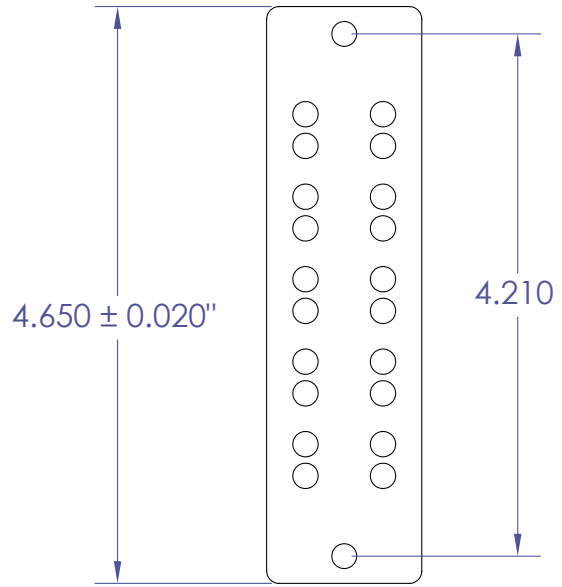

## Pickup Cover Dimensions

### 5SD-D4

Bridge

Neck