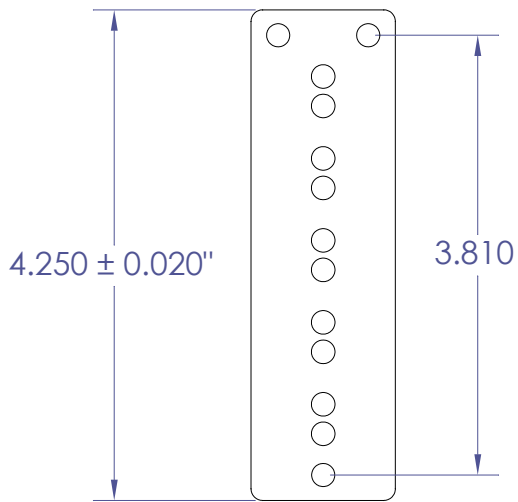

Pickup Cover Dimensions

5SS-D2

Bridge

Neck