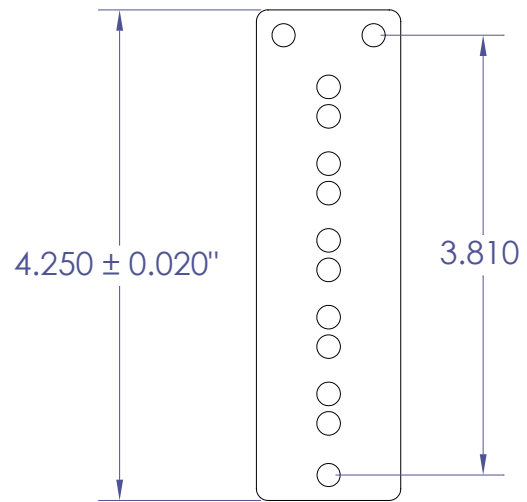

Pickup Cover Dimensions

5SS-D2

Bridge

Neck